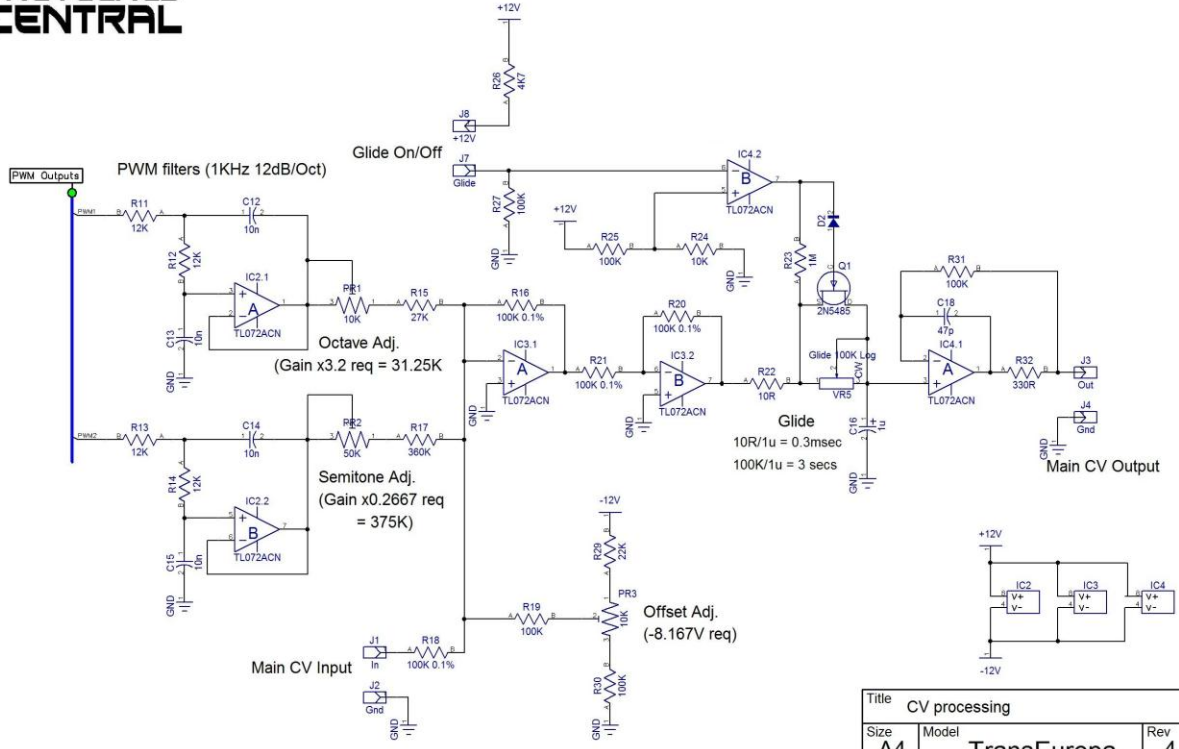

Title Main processor and power		
Size A4	Model TransEuropa	Rev 4
Date 2 Dec 2013	Drawn by TMW	
Filename TransEuropa.dch	Sheet 1	of 3

Note that octave control and transpose CV are reversed to allow for inverting mixer, reinverted in software

Title Analog inputs		
Size A4	Model TransEuropa	Rev 4
Date 2 Dec 2013	Drawn by TMW	
Filename TransEuropa.dch	Sheet 2	of 3

Title CV processing			
Size A4	Model TransEuropa	Rev 4	
Date 2 Dec 2013	Drawn by TMW		
Filename TransEuropa.dch	Sheet	3 of 3	