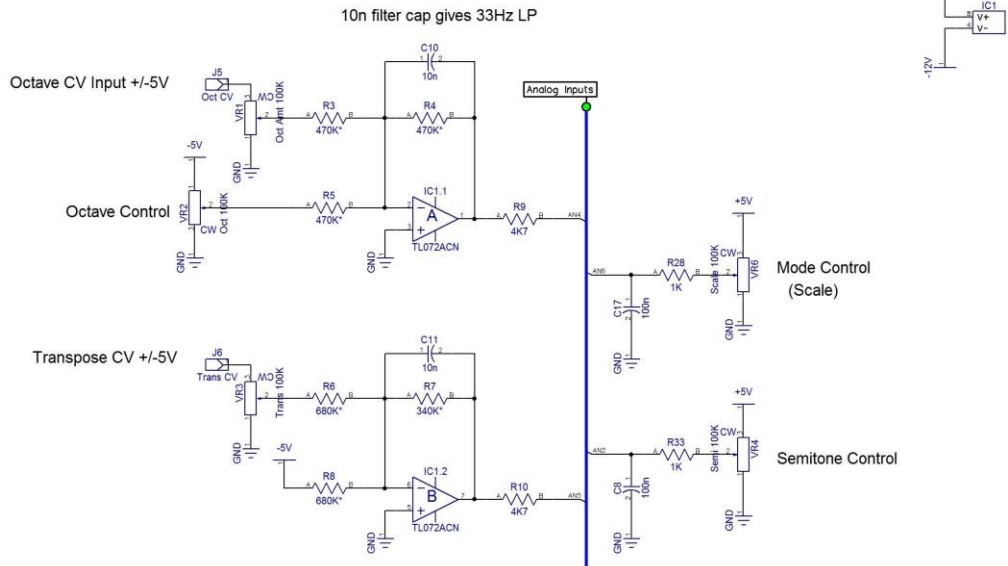

Title Main processor and power		
Size A4	Model TransEuropa	Rev 4
Date 2 Dec 2013	Drawn by TMW	
Filename TransEuropa.dch	Sheet 1	of 3

Note that octave control and transpose CV are reversed to allow for inverting mixer, reinverted in software

Title Analog inputs		
Size A4	Model TransEuropa	Rev 4
Date 2 Dec 2013	Drawn by TMW	
Filename TransEuropa.dch	Sheet 2	of 3

Title CV processing			
Size A4	Model TransEuropa	Rev 4	
Date 2 Dec 2013	Drawn by TMW		
Filename TransEuropa.dch	Sheet	3 of 3	